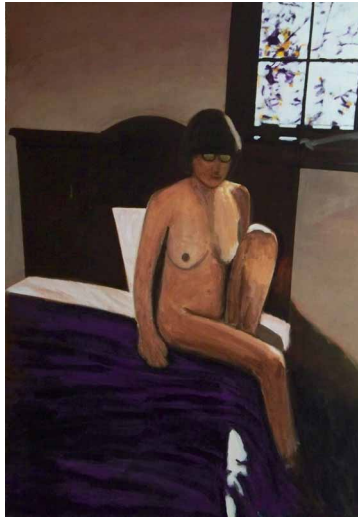

Artist Dennis Flynn

2002 Contact & Pricing Sheet

737-B Don Diego Ave. Santa Fe, NM 87505

505-989-7761 / dennis@dflynnstudios.com / www.dflynnstudios.com

Basil

2002, 22 3/4 x 16 1/2, Acrylic
\$1,300.00 USD

Odalisque I

2002, 40 3/4" X 29", Acrylic
\$2,900.00 USD

Odalisque II

2002, 34 1/8" X 46 3/8", Acrylic
\$3,700.00 USD

Odalisque III

2002, 34 1/2" X 46 1/8", Acrylic
\$3,700.00 USD

Odalisque IV

2002, 28 1/2" X 40 3/8", Acrylic
\$2,900.00 USD

Odalisque V

2002, 34" X 46 1/2", Acrylic
\$3,700.00 USD

Odalisque VI

2002, 46 1/2" X 34", Acrylic
\$3,700.00 USD

The Bed

2002, 58 1/8" X 46 3/8", Acrylic
\$5,900.00 USD

Tracey Emin

2002, 46" X 38 1/4", Acrylic
\$4,100.00