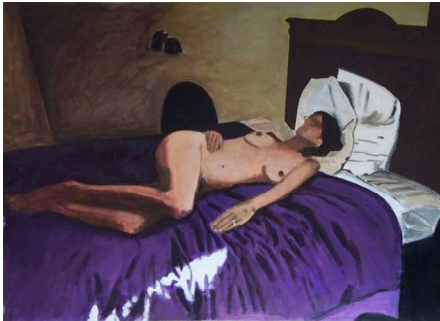

Odalisque III

2002, 34 1/2" X 46 1/8", Acrylic
$3,700.00 USD