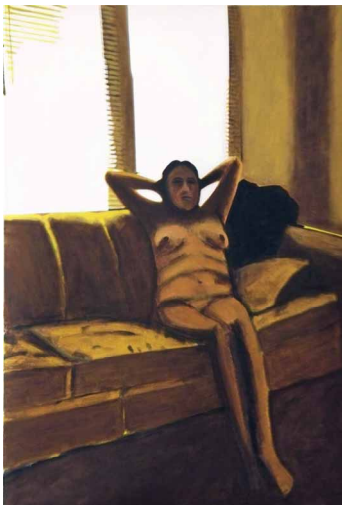

2002, 40 3/4" X 29", Acrylic
\$2,900.00 USD

Odalisque II

2002, 34 1/8" X 46 3/8", Acrylic
\$3,700.00 USD

Odalisque III

2002, 34 1/2" X 46 1/8", Acrylic
\$3,700.00 USD

Odalisque IV

2002, 28 1/2" X 40 3/8", Acrylic
\$2,900.00 USD

Odalisque V

2002, 34" X 46 1/2", Acrylic
\$3,700.00 USD

Odalisque VI

2002, 46 1/2" X 34", Acrylic
\$3,700.00 USD

The Bed

2002, 58 1/8" X 46 3/8", Acrylic
\$5,900.00 USD

Tracey Emin

2002, 46" X 38 1/4", Acrylic
\$4,100.00